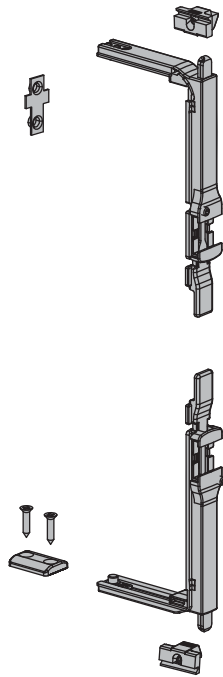

SKG - RC2

ACCESSORIES FOR TILT-AND-TURN
PAIRED WING OR SIDE - HUNGE SASH

1641

1641		10x14.5 12x15 13.6x16.8 14x18	10

	0652A
	0511A
	0641B
	0791B
	0541B
	1568