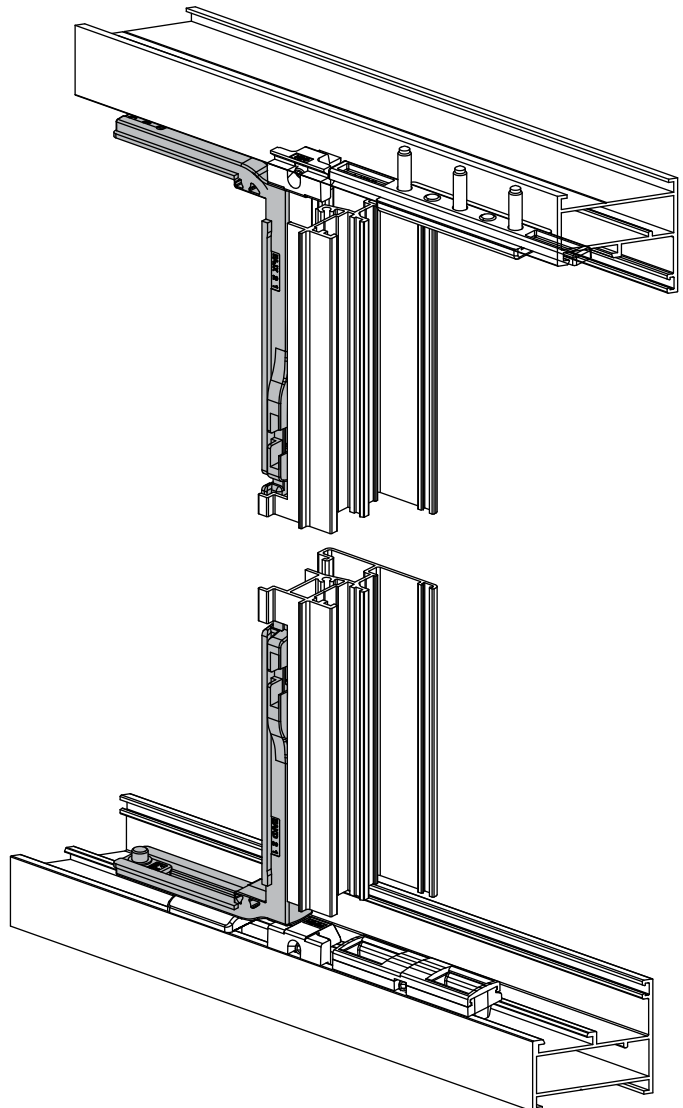

0652A
	0511A
	0641B
	0791B
	0541B
	1568