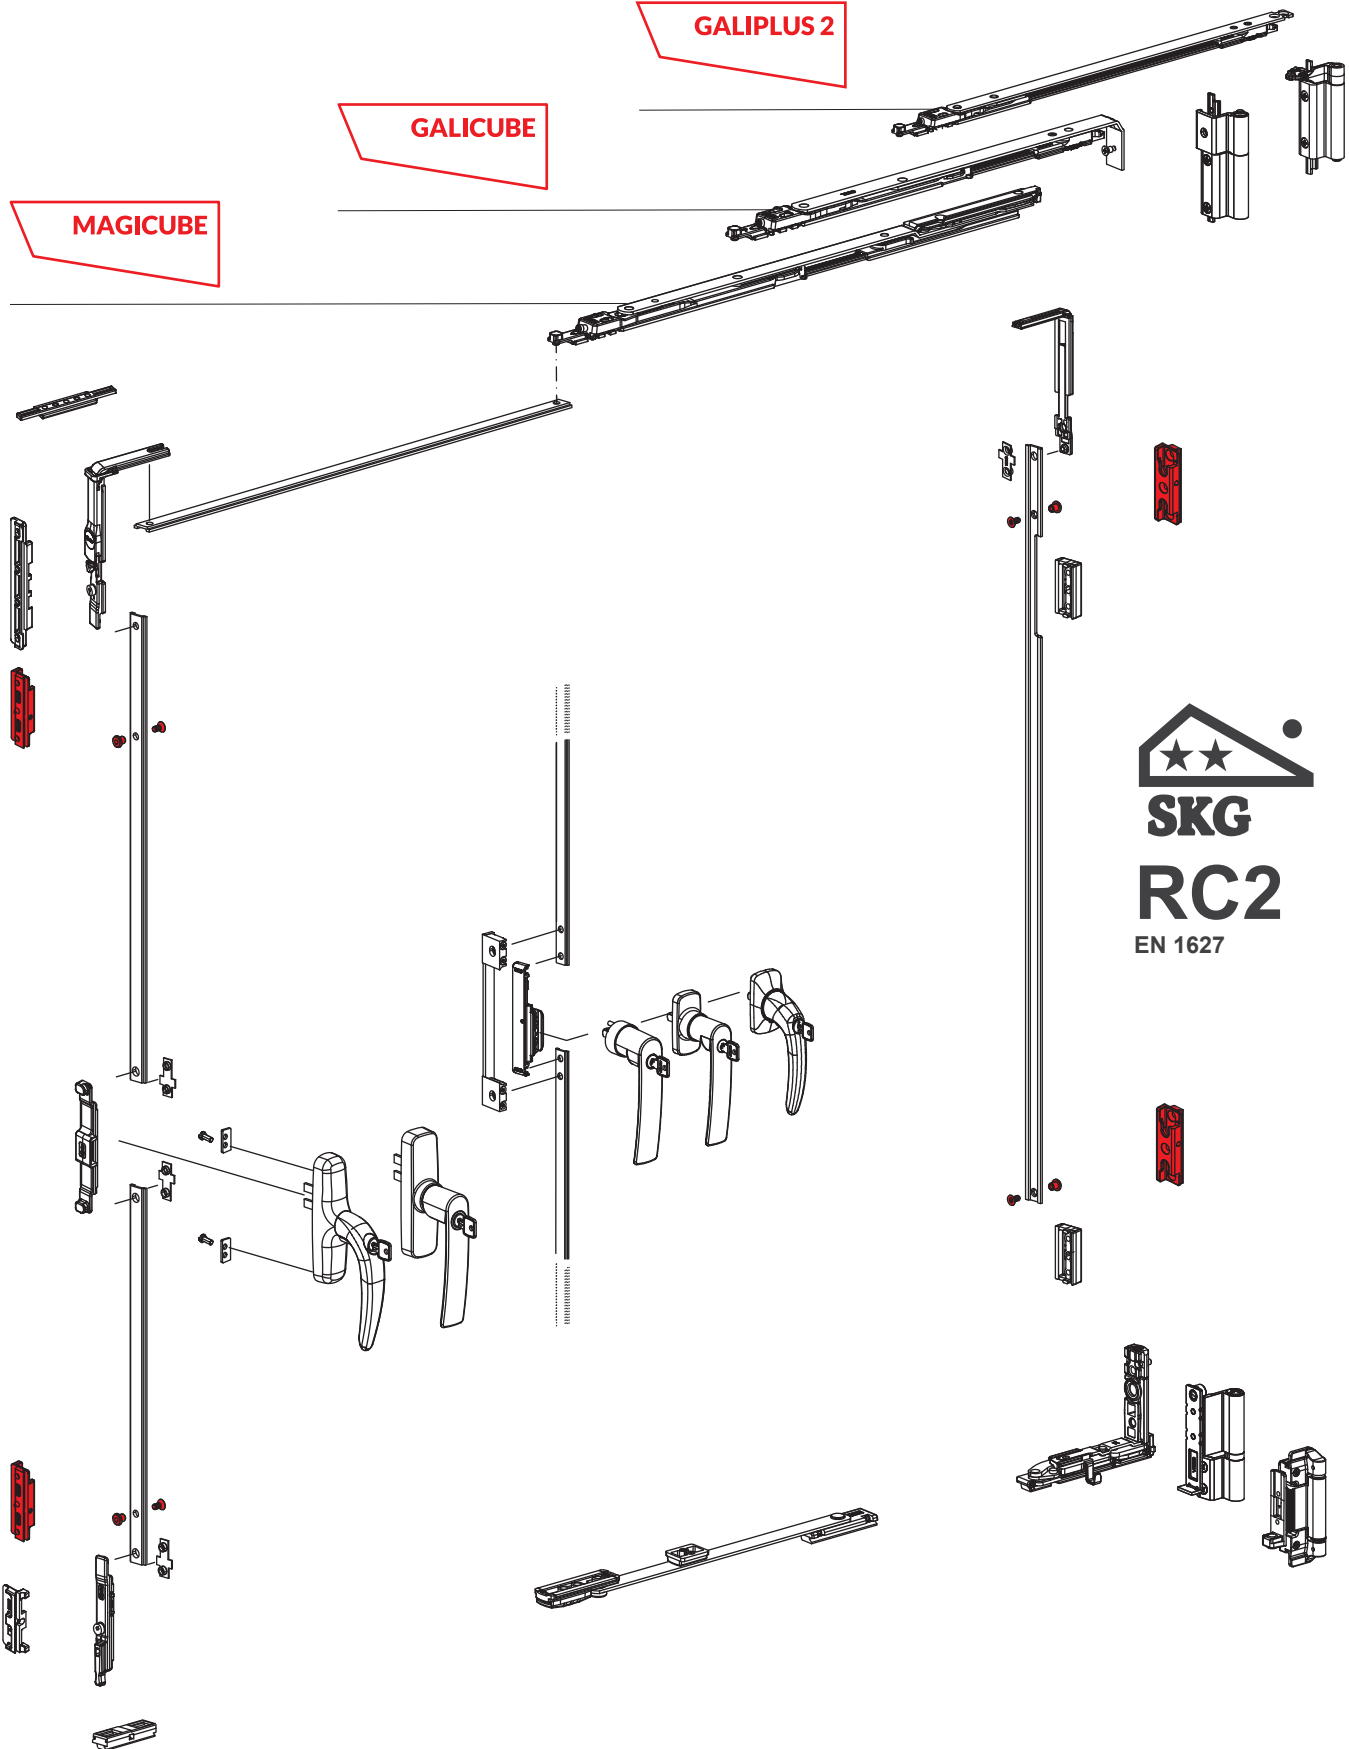

SKG

RC2

EN 1627

 Made in Italy

fapim[®]

Life in evolution

SKG - RC2

ACCESSORIES FOR TILT-AND-TURN
PAIRED WING OR SIDE - HUNGE SASH

1636

1636		10x14.5 12x15 13.6x16.8 14x18	50
	C.E.		

H
600 ÷ 2600

L
500 ÷ 1700

H
600 ÷ 2600

L
900 ÷ 2600

SKG - RC2

ACCESSORIES FOR TILT-AND-TURN
PAIRED WING OR SIDE - HUNGE SASH

1636

GALIPLUS 2

GALICUBE

MAGICUBE

SKG
RC2
EN 1627

SKG - RC2

ACCESSORIES FOR TILT-AND-TURN
 PAIRED WING OR SIDE - HUNGE SASH

1640A

1640A

SKG - RC2

ACCESSORIES FOR TILT-AND-TURN
 PAIRED WING OR SIDE - HUNGE SASH

1640B

1640B	 C.E.	10x14.5 12x15 13.6x16.8 14x18	10
			

		 	 
	0761B	●	
	0762AZ 0762BZ		●
	0531B	●	
	0532AZ 0532BZ		●

SKG - RC2