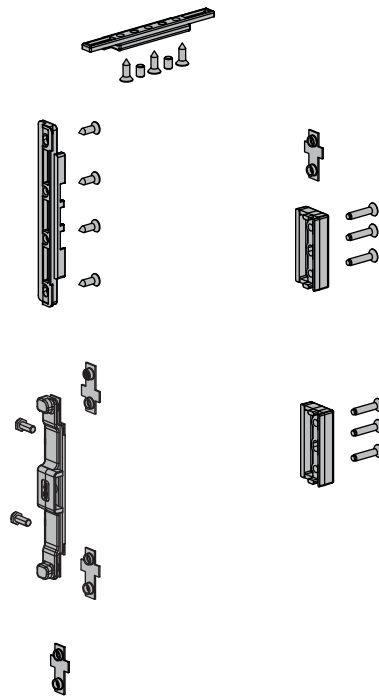

1640A

SKG - RC2

ACCESSORIES FOR TILT-AND-TURN
 PAIRED WING OR SIDE - HUNGE SASH

1640B

1640B	 C.E.	10x14.5 12x15 13.6x16.8 14x18	10
			

		 	 
	0761B	●	
	0762AZ 0762BZ		●
	0531B	●	
	0532AZ 0532BZ		●

SKG - RC2