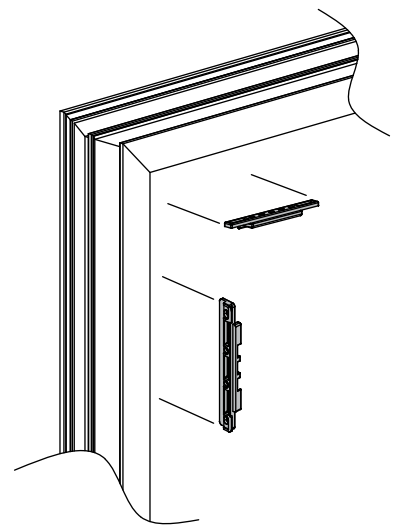

1640A

SKG - RC2

ACCESSORIES FOR TILT-AND-TURN
 PAIRED WING OR SIDE - HUNGE SASH

1640B

1640B	 C.E.	10x14.5 12x15 13.6x16.8 14x18	10
			

		 	 
	0761B	●	
	0762AZ 0762BZ		●
	0531B	●	
	0532AZ 0532BZ		●

SKG - RC2