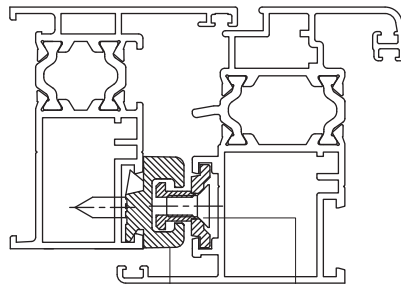

SKG

RC2

EN 1627

 Made in Italy

fapim[®]

Life in evolution

SKG - RC2

ACCESSORIES FOR TILT-AND-TURN
PAIRED WING OR SIDE - HUNGE SASH

1636

1636		10x14.5 12x15 13.6x16.8 14x18	50
	C.E.		

H
600 ÷ 2600

L
500 ÷ 1700

H
600 ÷ 2600

L
900 ÷ 2600

SKG - RC2

ACCESSORIES FOR TILT-AND-TURN
PAIRED WING OR SIDE - HUNGE SASH