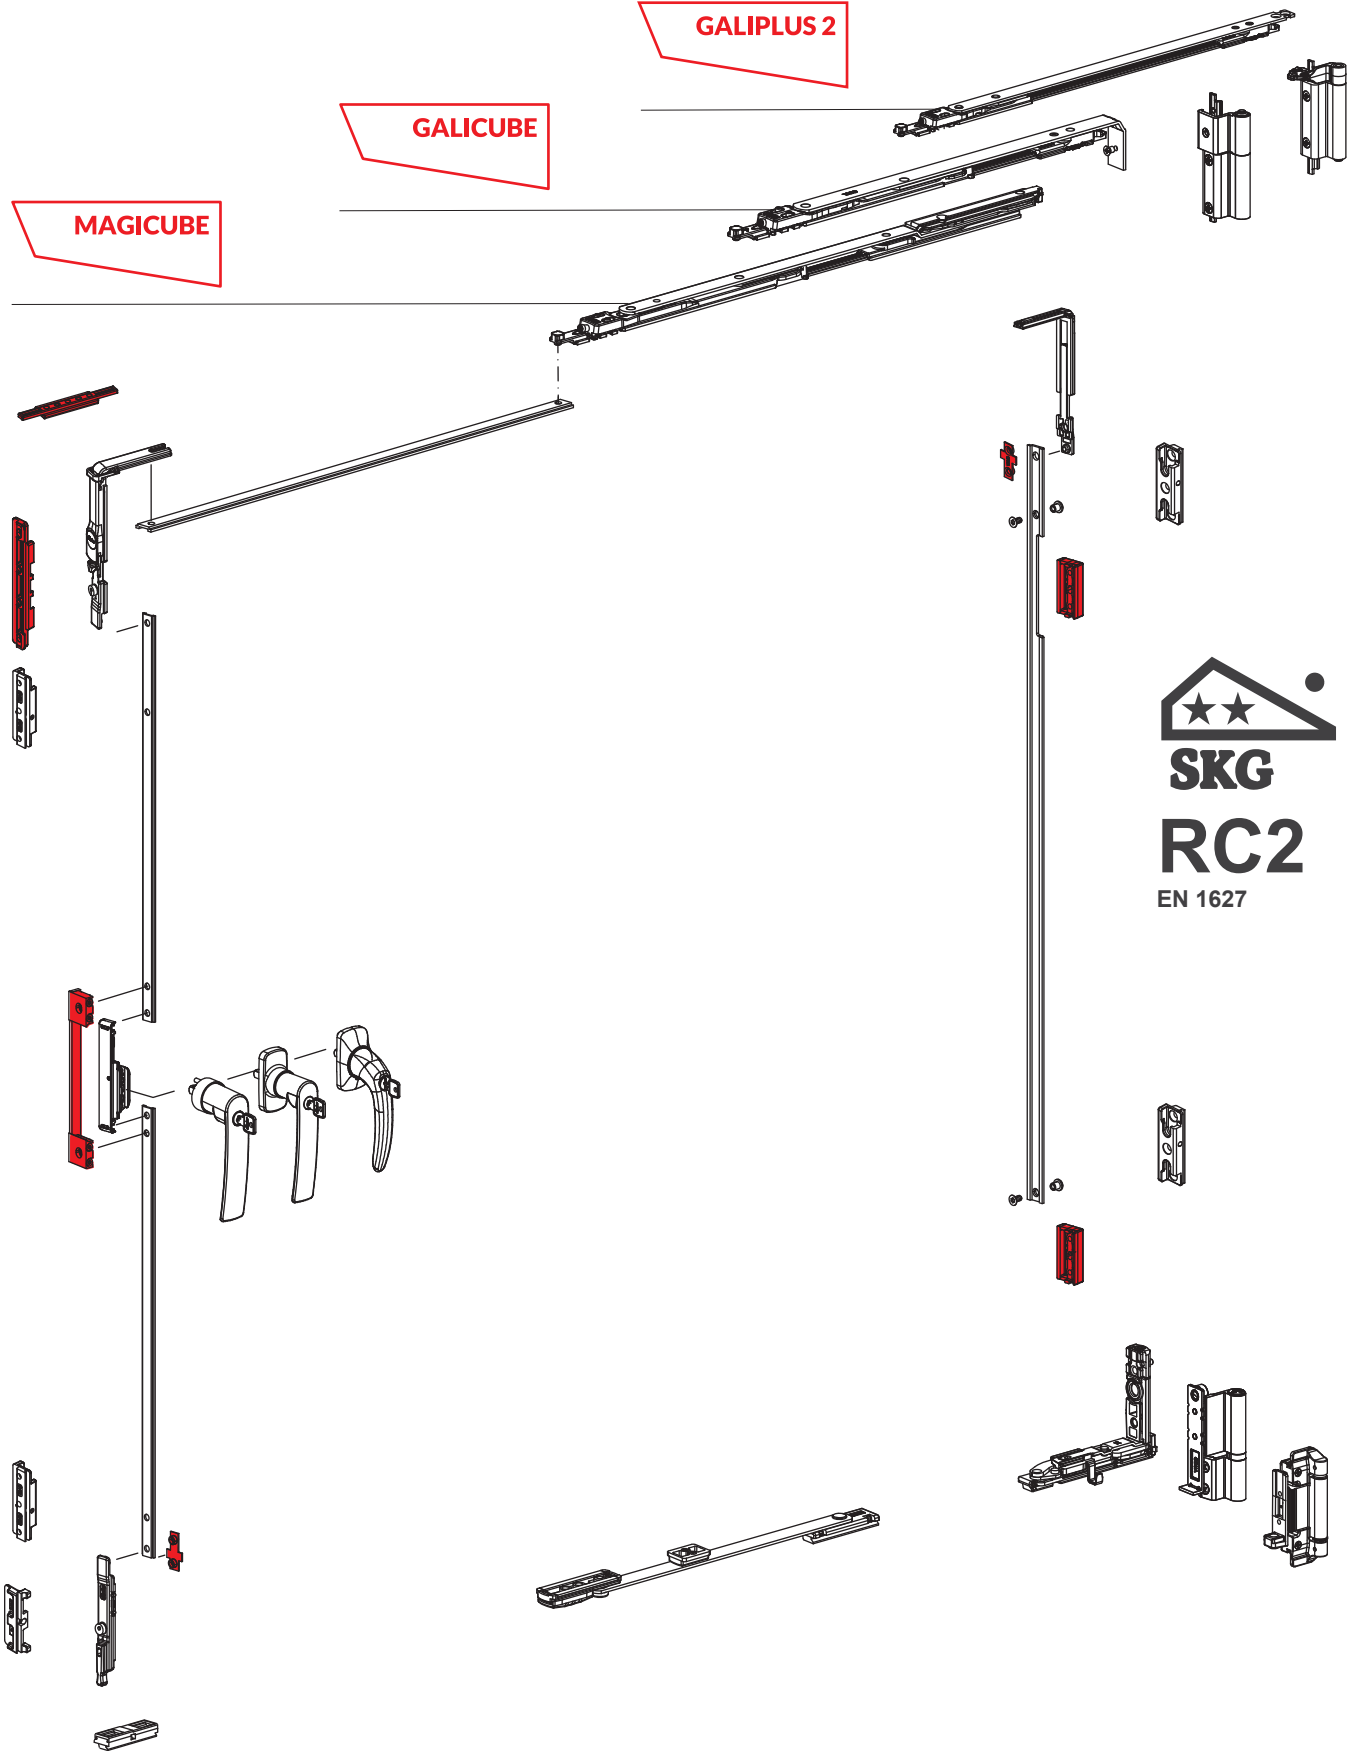

1640A	 C.E.	
	10x14.5 12x15 13.6x16.8 14x18	10

	0641A 0641B	●	
	0641BZ		●
	0511A	●	
	0502AZ		●
	0520	●	●

SKG - RC2

ACCESSORIES FOR TILT-AND-TURN
PAIRED WING OR SIDE - HUNGE SASH

GALIPLUS 2

GALICUBE

MAGICUBE

1640A

SKG - RC2

ACCESSORIES FOR TILT-AND-TURN
 PAIRED WING OR SIDE - HUNGE SASH

1640B

1640B	 C.E.	10x14.5 12x15 13.6x16.8 14x18	10
			

		 	 
	0761B	●	
	0762AZ 0762BZ		●
	0531B	●	
	0532AZ 0532BZ		●

SKG - RC2