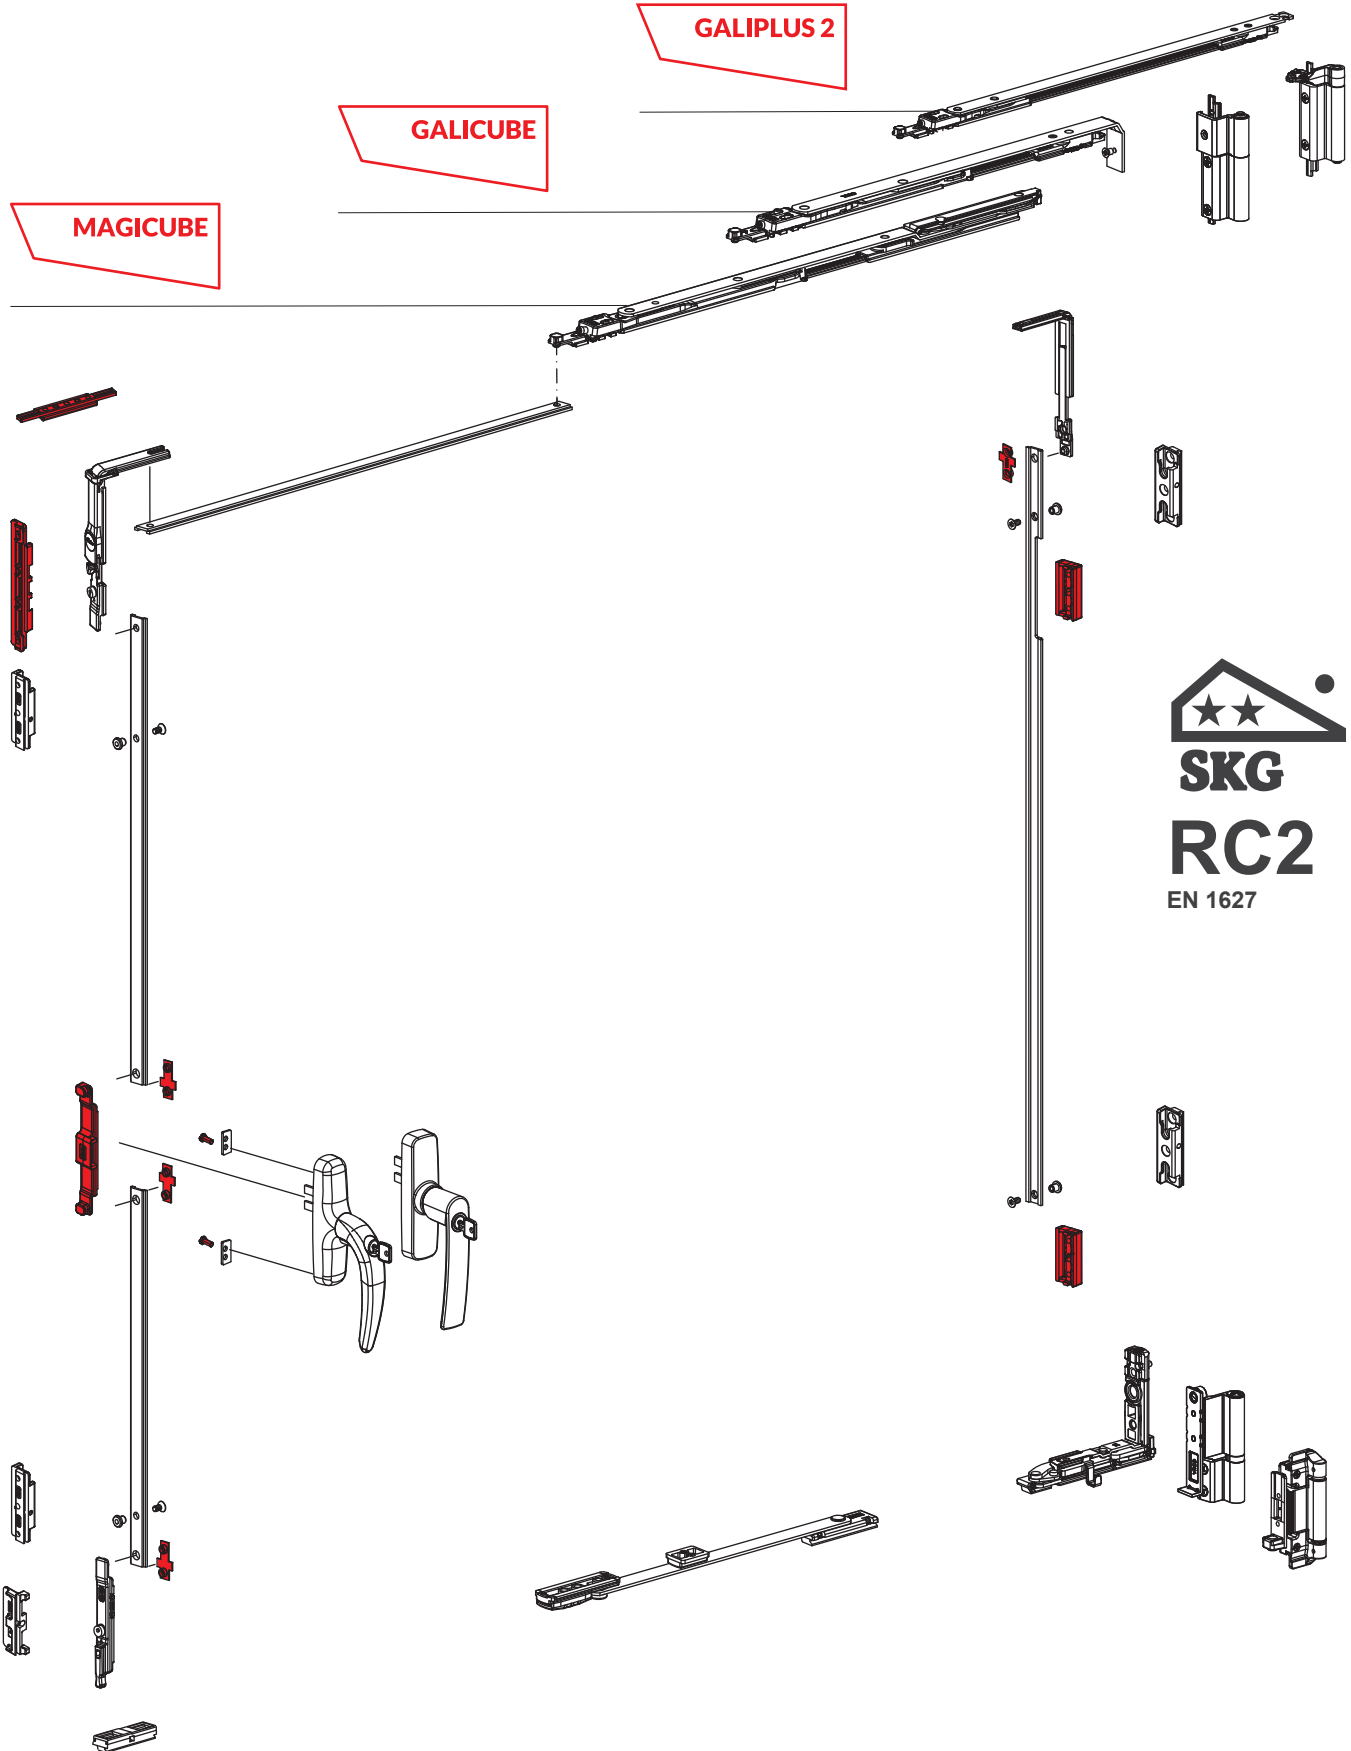

SKG - RC2

ACCESSORIES FOR TILT-AND-TURN
PAIRED WING OR SIDE - HUNGE SASH

GALIPLUS 2

GALICUBE

MAGICUBE

1640B