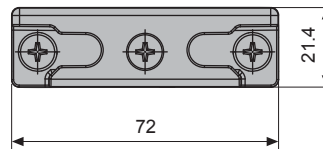

1636

1636		10x14.5 12x15 13.6x16.8 14x18	50
	C.E.		

H
600 ÷ 2600

L
500 ÷ 1700

H
600 ÷ 2600

L
900 ÷ 2600

SKG - RC2

ACCESSORIES FOR TILT-AND-TURN
PAIRED WING OR SIDE - HUNGE SASH