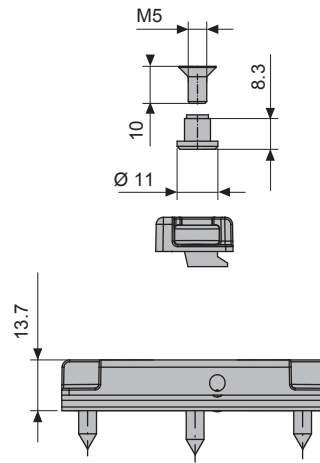

1636

1636		10x14.5 12x15 13.6x16.8 14x18	50
	C.E.		

H
600 ÷ 2600

L
500 ÷ 1700

H
600 ÷ 2600

L
900 ÷ 2600

SKG - RC2

ACCESSORIES FOR TILT-AND-TURN
PAIRED WING OR SIDE - HUNGE SASH