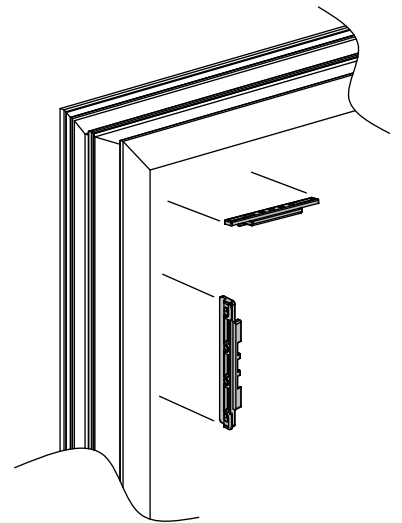

SKG - RC2

ACCESSORIES FOR TILT-AND-TURN
PAIRED WING OR SIDE - HUNGE SASH

1640A

1640A	 C.E.	
	10x14.5 12x15 13.6x16.8 14x18	10

	0641A 0641B	●	
	0641BZ		●
	0511A	●	
	0502AZ		●
	0520	●	●