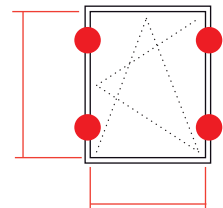

1636

1636		10x14.5 12x15 13.6x16.8 14x18	50
	C.E.		

H
600 ÷ 2600

L
500 ÷ 1700

H
600 ÷ 2600

L
900 ÷ 2600

SKG - RC2

ACCESSORIES FOR TILT-AND-TURN
PAIRED WING OR SIDE - HUNGE SASH