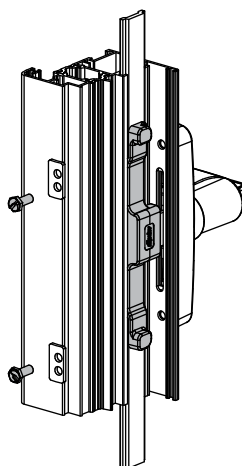

1640A

SKG - RC2

ACCESSORIES FOR TILT-AND-TURN
 PAIRED WING OR SIDE - HUNGE SASH

1640B

1640B	 C.E.	10x14.5 12x15 13.6x16.8 14x18	10
			

		 	 
	0761B	●	
	0762AZ 0762BZ		●
	0531B	●	
	0532AZ 0532BZ		●

SKG - RC2