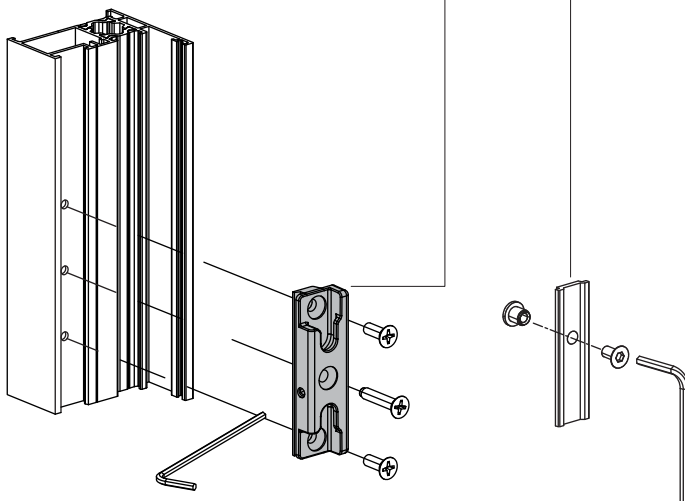

SKG

RC2

EN 1627

 Made in Italy

fapim[®]

Life in evolution

SKG - RC2

ACCESSORIES FOR TILT-AND-TURN
PAIRED WING OR SIDE - HUNGE SASH

1636

1636		10x14.5 12x15 13.6x16.8 14x18	50
	C.E.		

H
600 ÷ 2600

L
500 ÷ 1700

H
600 ÷ 2600

L
900 ÷ 2600

SKG - RC2

ACCESSORIES FOR TILT-AND-TURN
PAIRED WING OR SIDE - HUNGE SASH