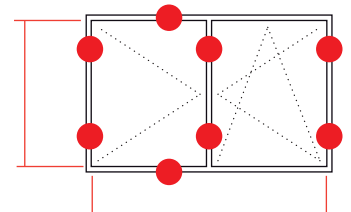

1636

1636		10x14.5 12x15 13.6x16.8 14x18	50
	C.E.		

H
600 ÷ 2600

L
500 ÷ 1700

H
600 ÷ 2600

L
900 ÷ 2600

SKG - RC2

ACCESSORIES FOR TILT-AND-TURN
PAIRED WING OR SIDE - HUNGE SASH