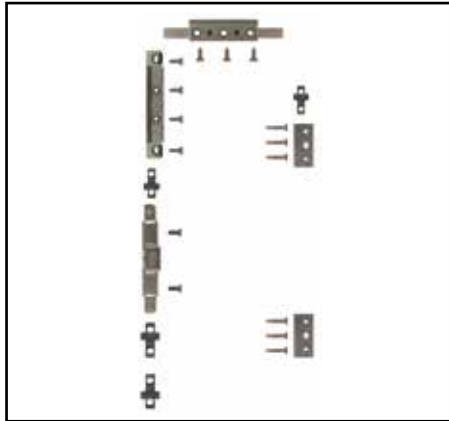

1640A	 C.E.	
	10x14.5 12x15 13.6x16.8 14x18	10

	0641A 0641B	●	
	0641BZ		●
	0511A	●	
	0502AZ		●
	0520	●	●

SKG - RC2

ACCESSORIES FOR TILT-AND-TURN
PAIRED WING OR SIDE - HUNGE SASH

GALIPLUS 2

GALICUBE

MAGICUBE

1640A

SKG - RC2

ACCESSORIES FOR TILT-AND-TURN
 PAIRED WING OR SIDE - HUNGE SASH

1640B

1640B	 C.E.	10x14.5 12x15 13.6x16.8 14x18	10
			

		 	 
	0761B	●	
	0762AZ 0762BZ		●
	0531B	●	
	0532AZ 0532BZ		●

SKG - RC2