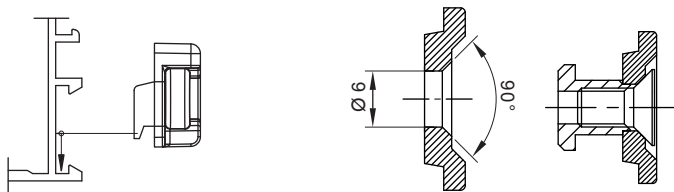

1636

1636		10x14.5 12x15 13.6x16.8 14x18	50
	C.E.		

H
600 ÷ 2600

L
500 ÷ 1700

H
600 ÷ 2600

L
900 ÷ 2600

SKG - RC2

ACCESSORIES FOR TILT-AND-TURN
PAIRED WING OR SIDE - HUNGE SASH