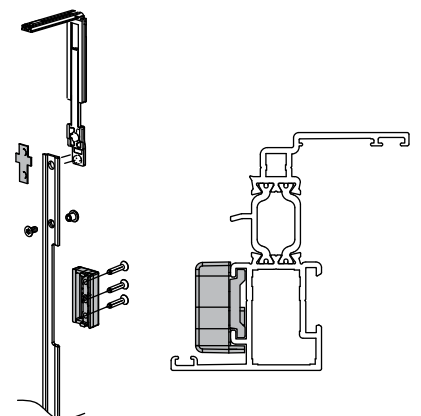

1640A

SKG - RC2

ACCESSORIES FOR TILT-AND-TURN
 PAIRED WING OR SIDE - HUNGE SASH

1640B

1640B	 C.E.	10x14.5 12x15 13.6x16.8 14x18	10
			

		 	 
	0761B	●	
	0762AZ 0762BZ		●
	0531B	●	
	0532AZ 0532BZ		●

SKG - RC2

ACCESSORIES FOR TILT-AND-TURN
PAIRED WING OR SIDE - HUNGE SASH

GALIPLUS 2

GALICUBE

MAGICUBE

1640B

SKG - RC2

ACCESSORIES FOR TILT-AND-TURN
 PAIRED WING OR SIDE - HUNGE SASH

1641