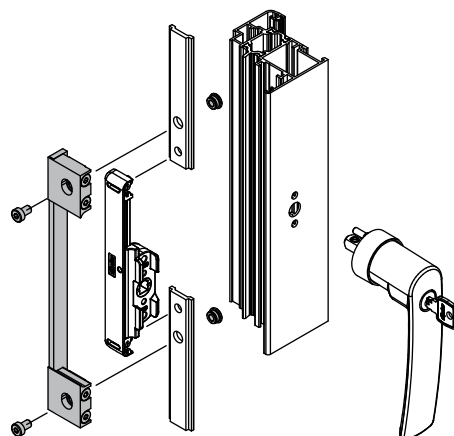

SKG - RC2

ACCESSORIES FOR TILT-AND-TURN
PAIRED WING OR SIDE - HUNGE SASH

1640A

1640A	 C.E.	
	10x14.5 12x15 13.6x16.8 14x18	10

	0641A 0641B	●	
	0641BZ		●
	0511A	●	
	0502AZ		●
	0520	●	●